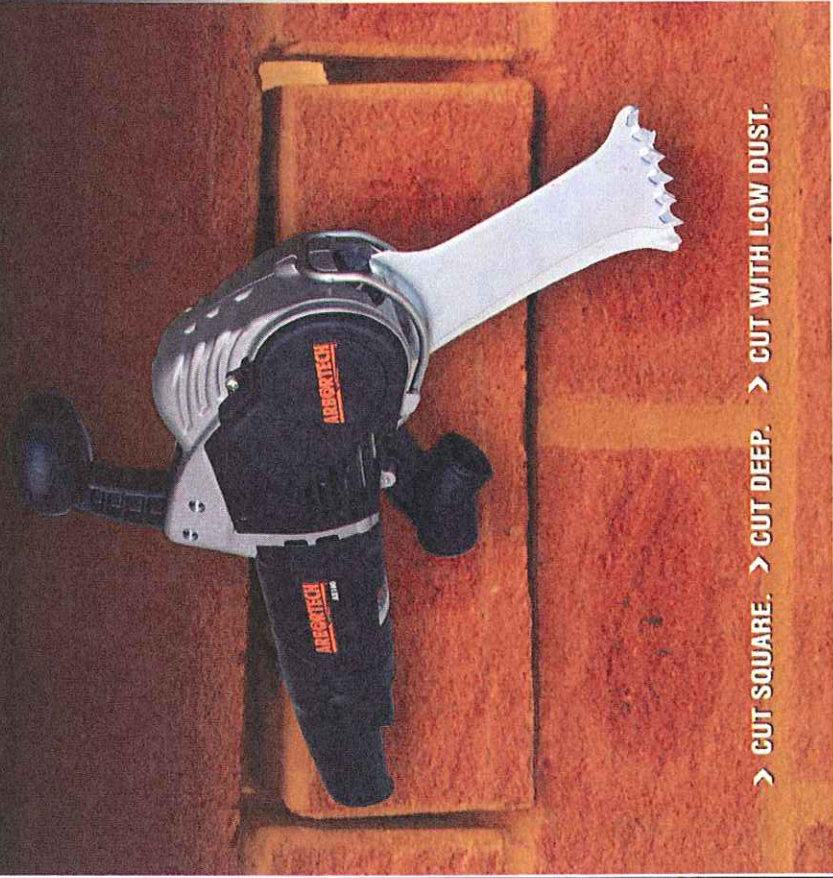

ARBORTECH AS160 BRICK & MORTAR SAW

AS160
Brick + Mortar Saw
ARBORTECH
www.arbortech.com.au

TAKE THE PLUNGE.

THERE ARE THINGS A CIRCULAR BLADE JUST CANNOT DO.

> CUT SQUARE. > CUT DEEP. > CUT WITH LOW DUST.